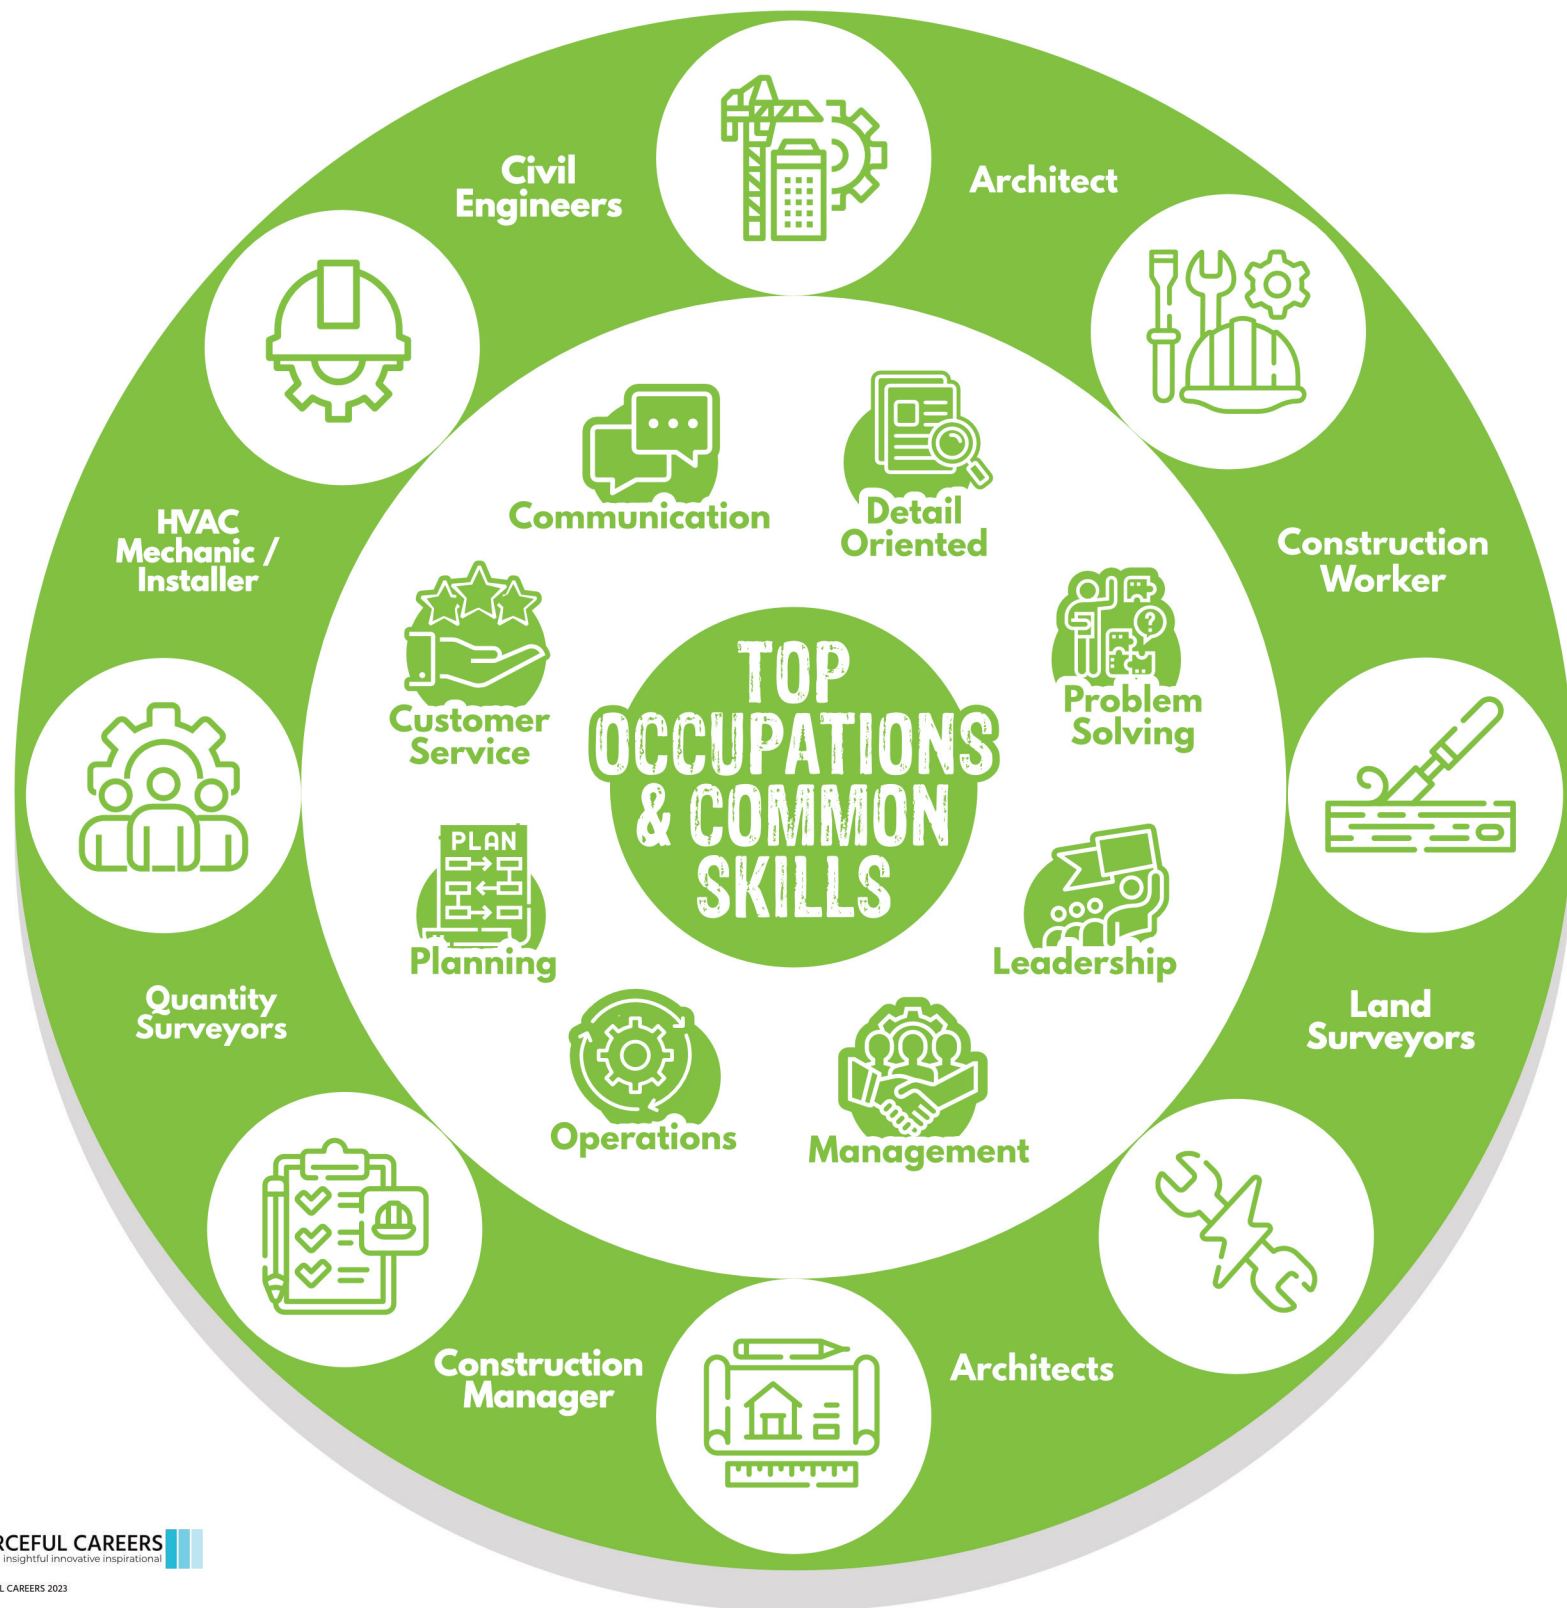

# CONSTRUCTION

Data correct as of June 2024

AVERAGE ADVERTISED SALARY  
**£37,700**

NUMBER OF  
 PEOPLE EMPLOYED

**13,815**

**4%** expected growth for this industry in our region

The Marches  
 CAREERS HUB

THE CAREERS &  
 ENTERPRISE  
 COMPANY